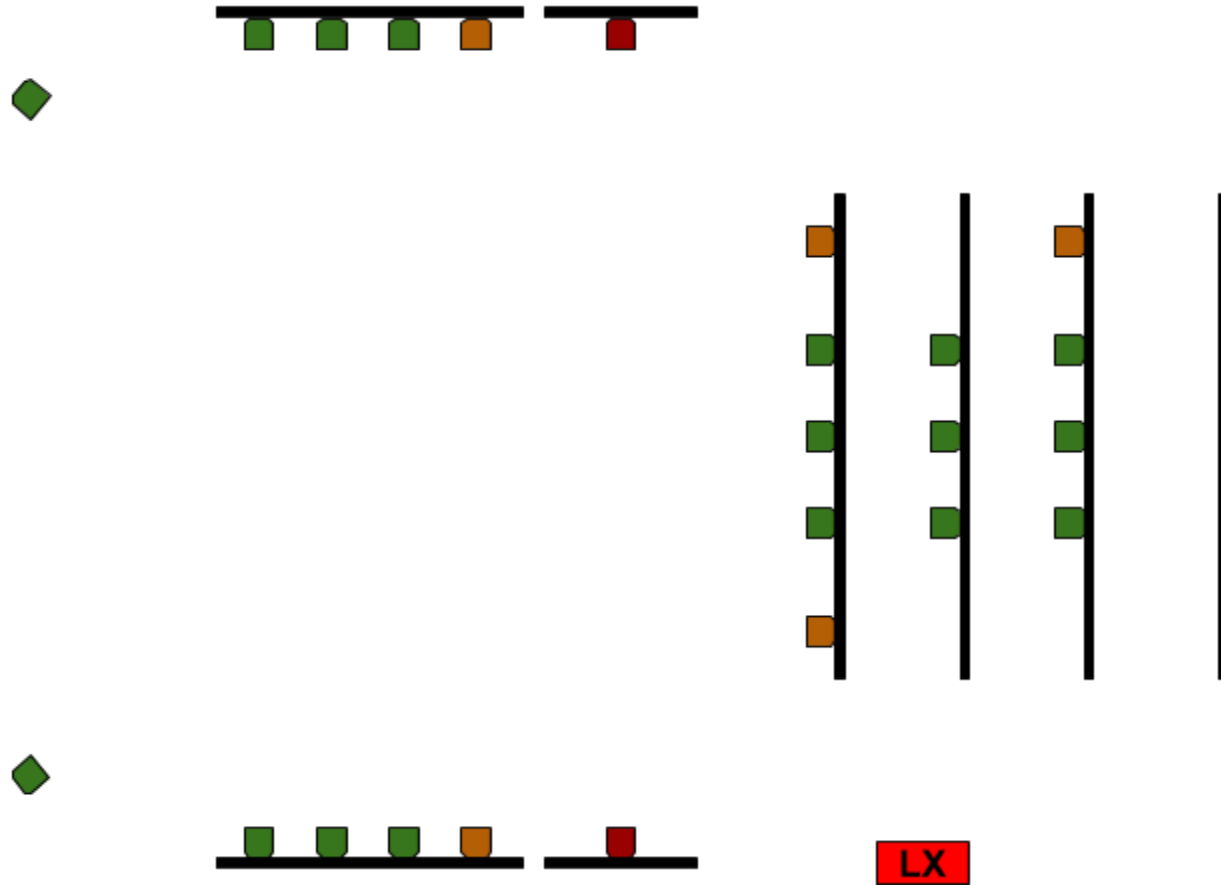

LIGHTING EQUIPMENT

Qty	Brand	Model	Location	Description
10	Teclumen/DTS	1000W	Centre stage	Fresnel Lanterns
3	Suono 10/28	650W	Centre stage	Profile Lanterns
2	Spotlight	500W	Gallery	Fresnel Lanterns
2	Suono 10/28	650W	Gallery	Profile Lanterns
8	Teclumen/DTS	1000W	Gallery	Fresnel Lanterns
1	Avolites	Titan Mobile	Control Desk	Lighting Mixer
1	Philips	Strand Lighting 75356	Backstage	LX Dimmer Rack
1	Look	Unique Hazer	Green Room	Hazer Machine

ADDITIONAL EQUIPMENT

Qty	Brand	Model	Location	Description
1	Bechstien	Baby Grand Piano	Backstage	
6	Peroni	Dance Carpet	backstage	In black or grey

STAGE LIGHTING MAP

- Symbol Key
- 1000W Fresnel
 - 650W Profile
 - 500W Fresnel

STAGE DIMENSIONS